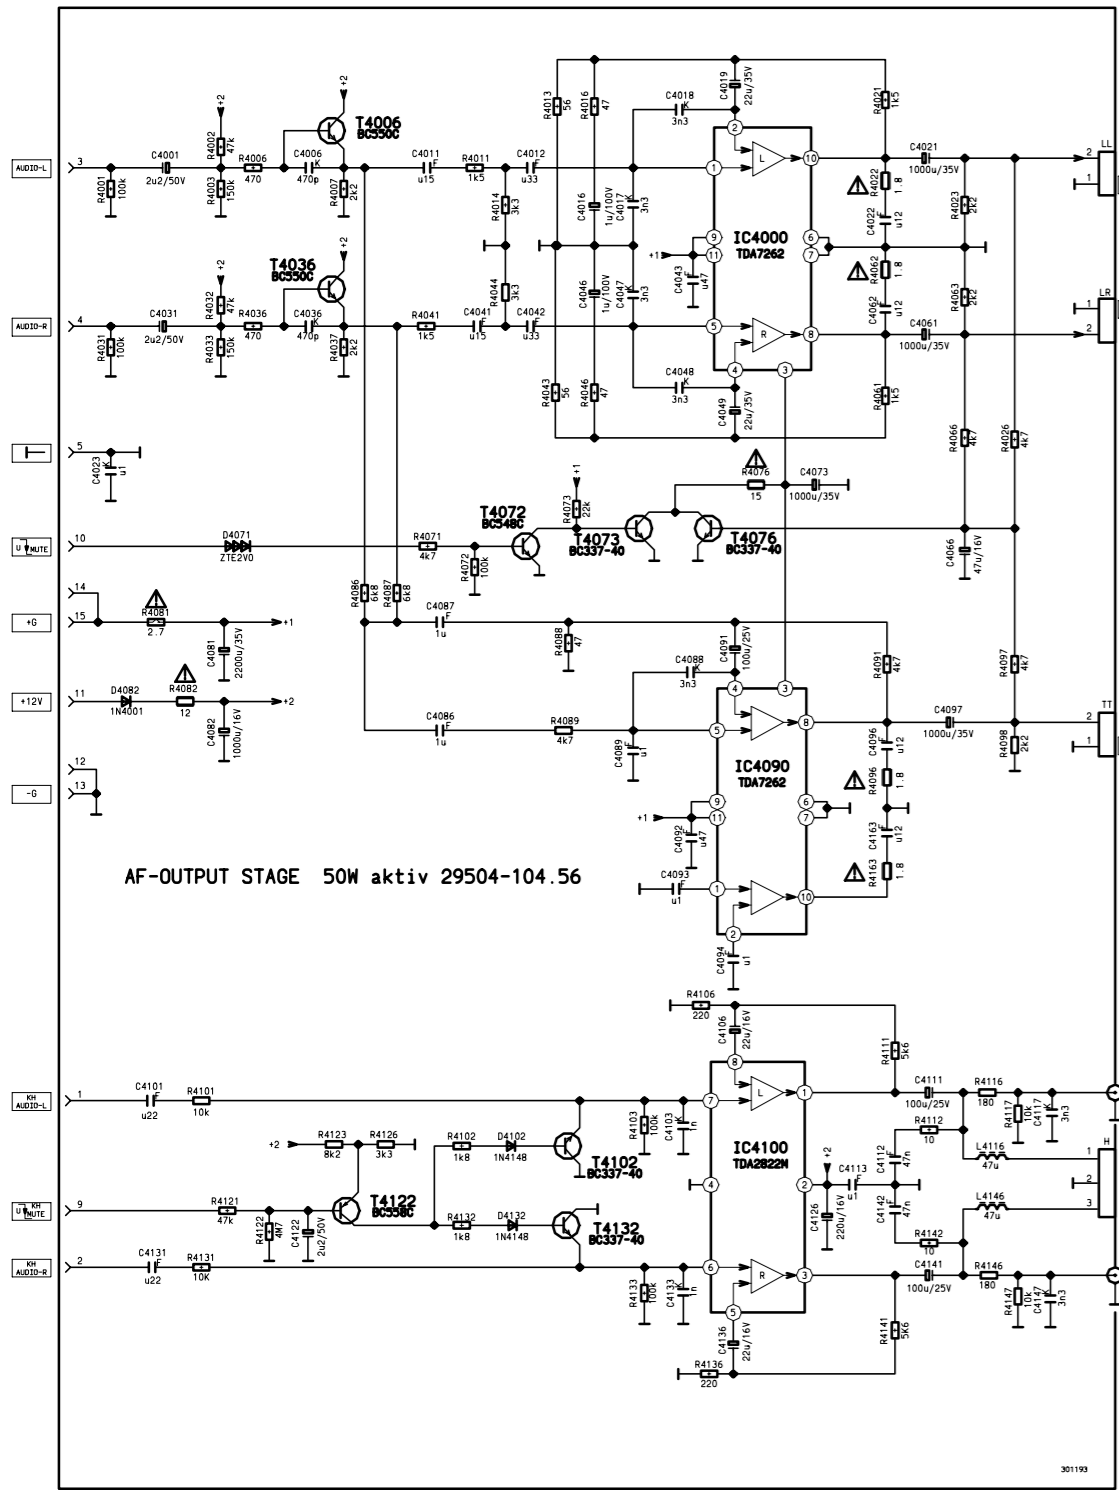

Grundig chassis CUC7820
Model: ST72-764 SAT (1/4)

Grundig chassis CUC7820
Model: ST72-764 SAT (2/4)

Grundig
chassis CUC7820
Model: ST72-764 SAT
(3/4)

Grundig
chassis CUC7820
Model: ST72-764 SAT
(4/4)