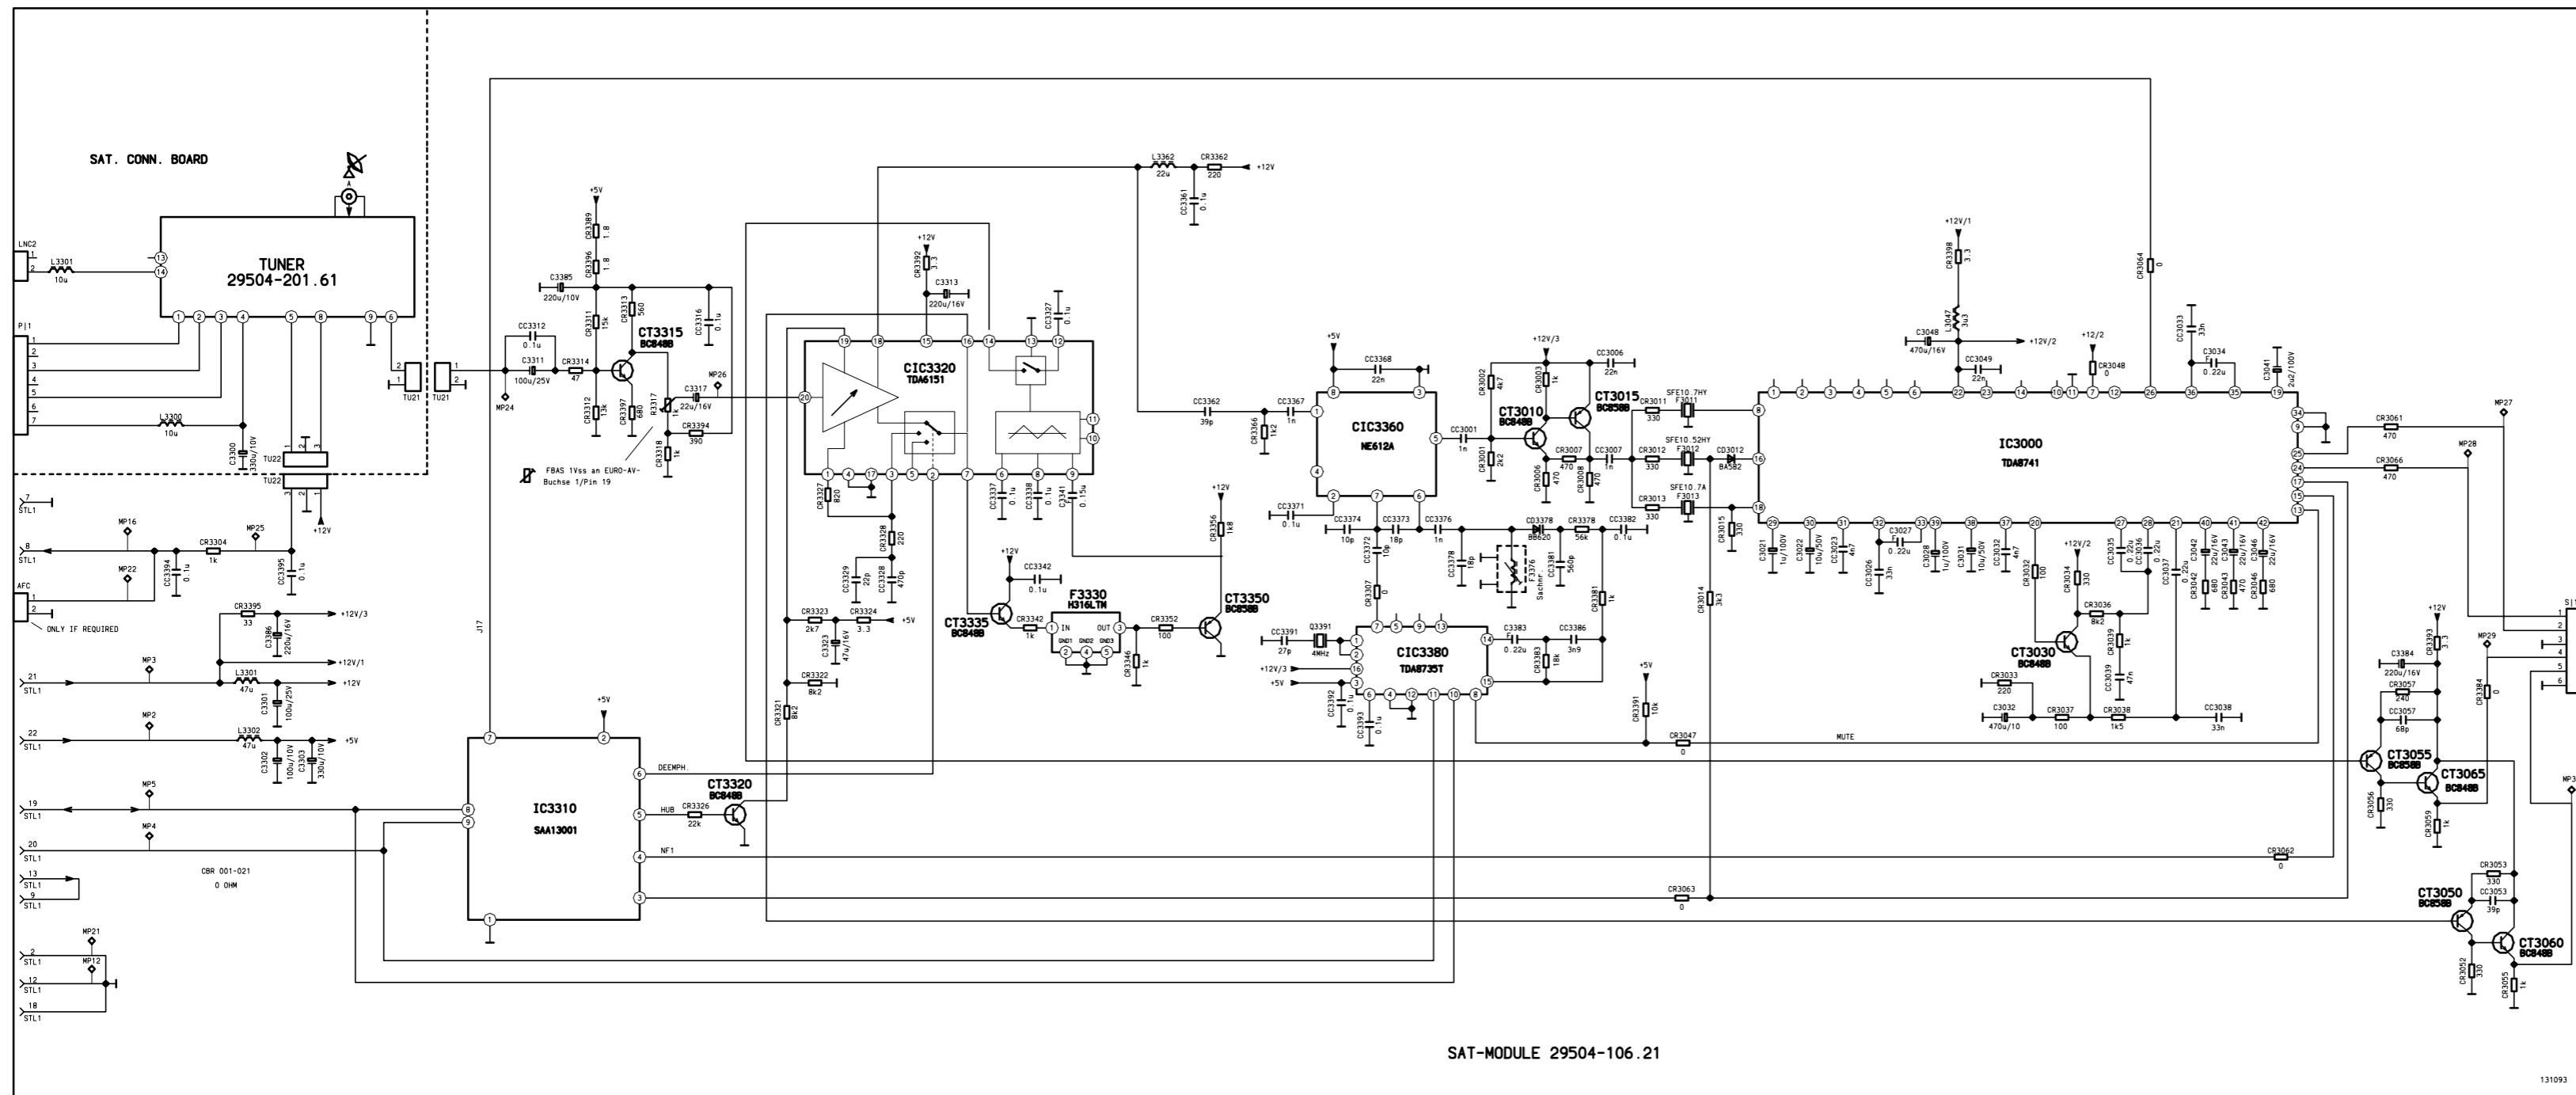

Grundig chassis CUC7820
Model: ST72-764 SAT (1/4)

Grundig chassis CUC7820
Model: ST72-764 SAT (2/4)

Grundig
chassis CUC7820
Model: ST72-764 SAT
(3/4)

Grundig
chassis CUC7820
Model: ST72-764 SAT
(4/4)