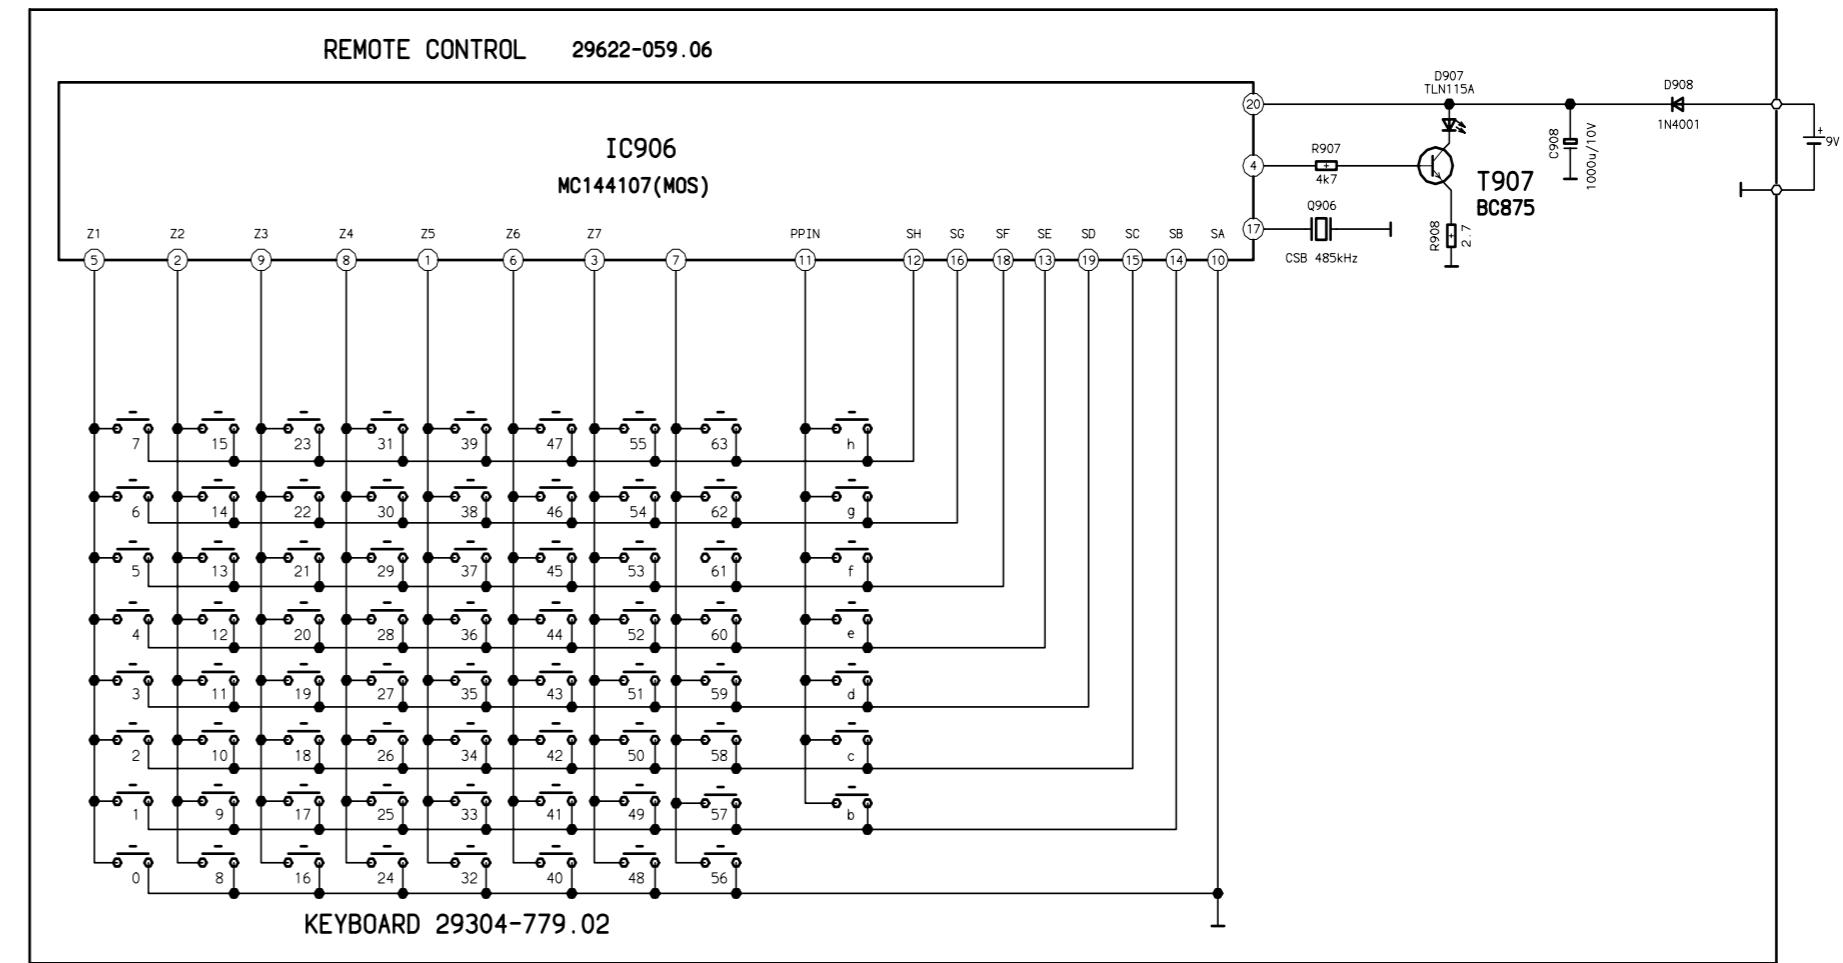

Grundig chassis CUC7820
Model: ST72-764 SAT (1/4)

Grundig chassis CUC7820
Model: ST72-764 SAT (2/4)

Grundig
chassis CUC7820
Model: ST72-764 SAT
(3/4)

Grundig
chassis CUC7820
Model: ST72-764 SAT
(4/4)