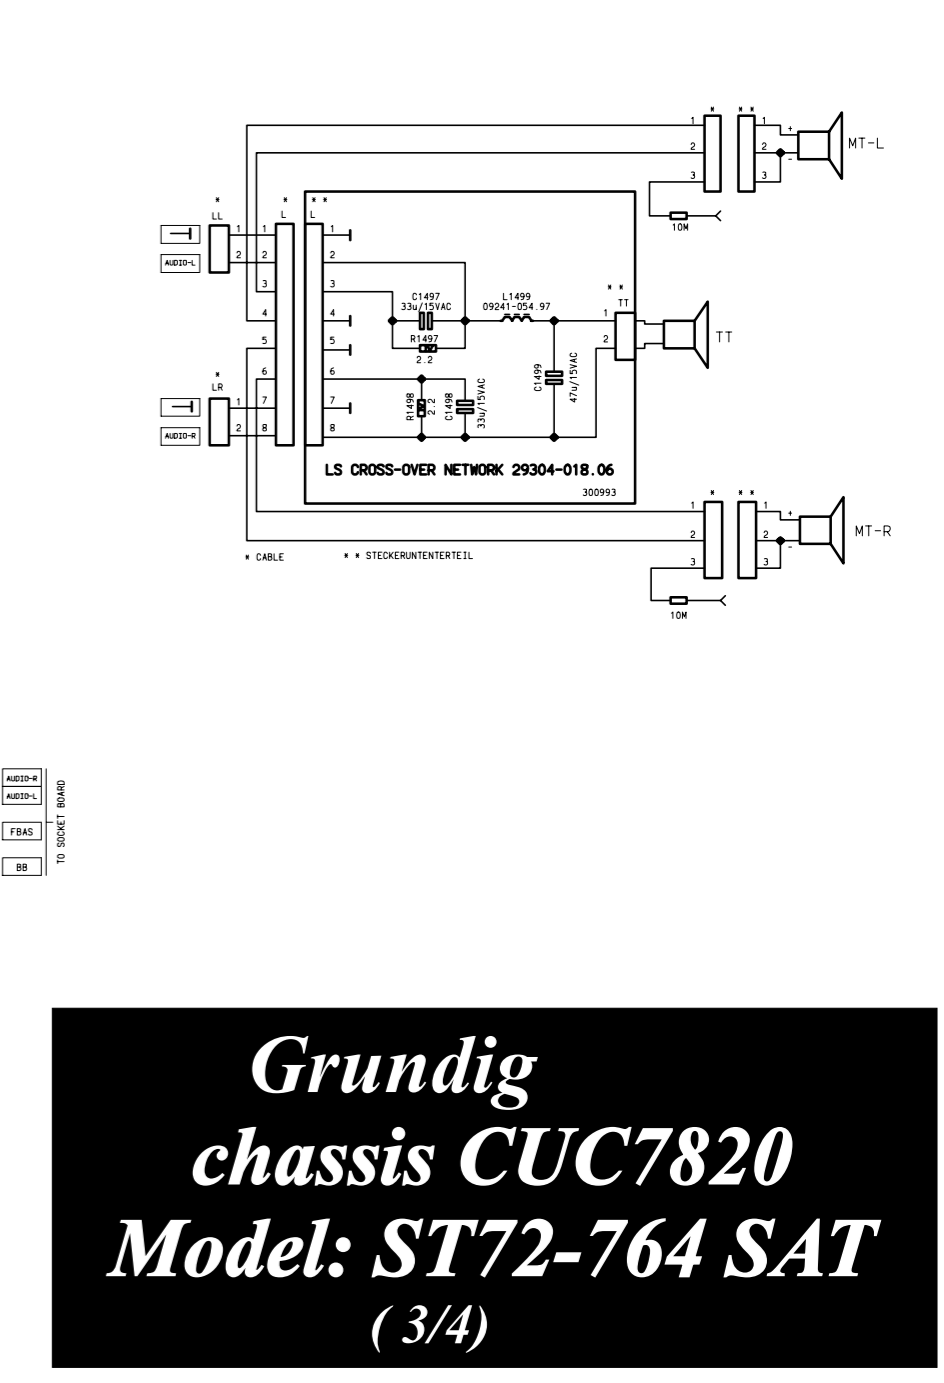

Grundig chassis CUC7820
Model: ST72-764 SAT (1/4)

Grundig chassis CUC7820
Model: ST72-764 SAT (2/4)

Grundig
chassis CUC7820
Model: ST72-764 SAT
(3/4)

Grundig
chassis CUC7820
Model: ST72-764 SAT
(4/4)