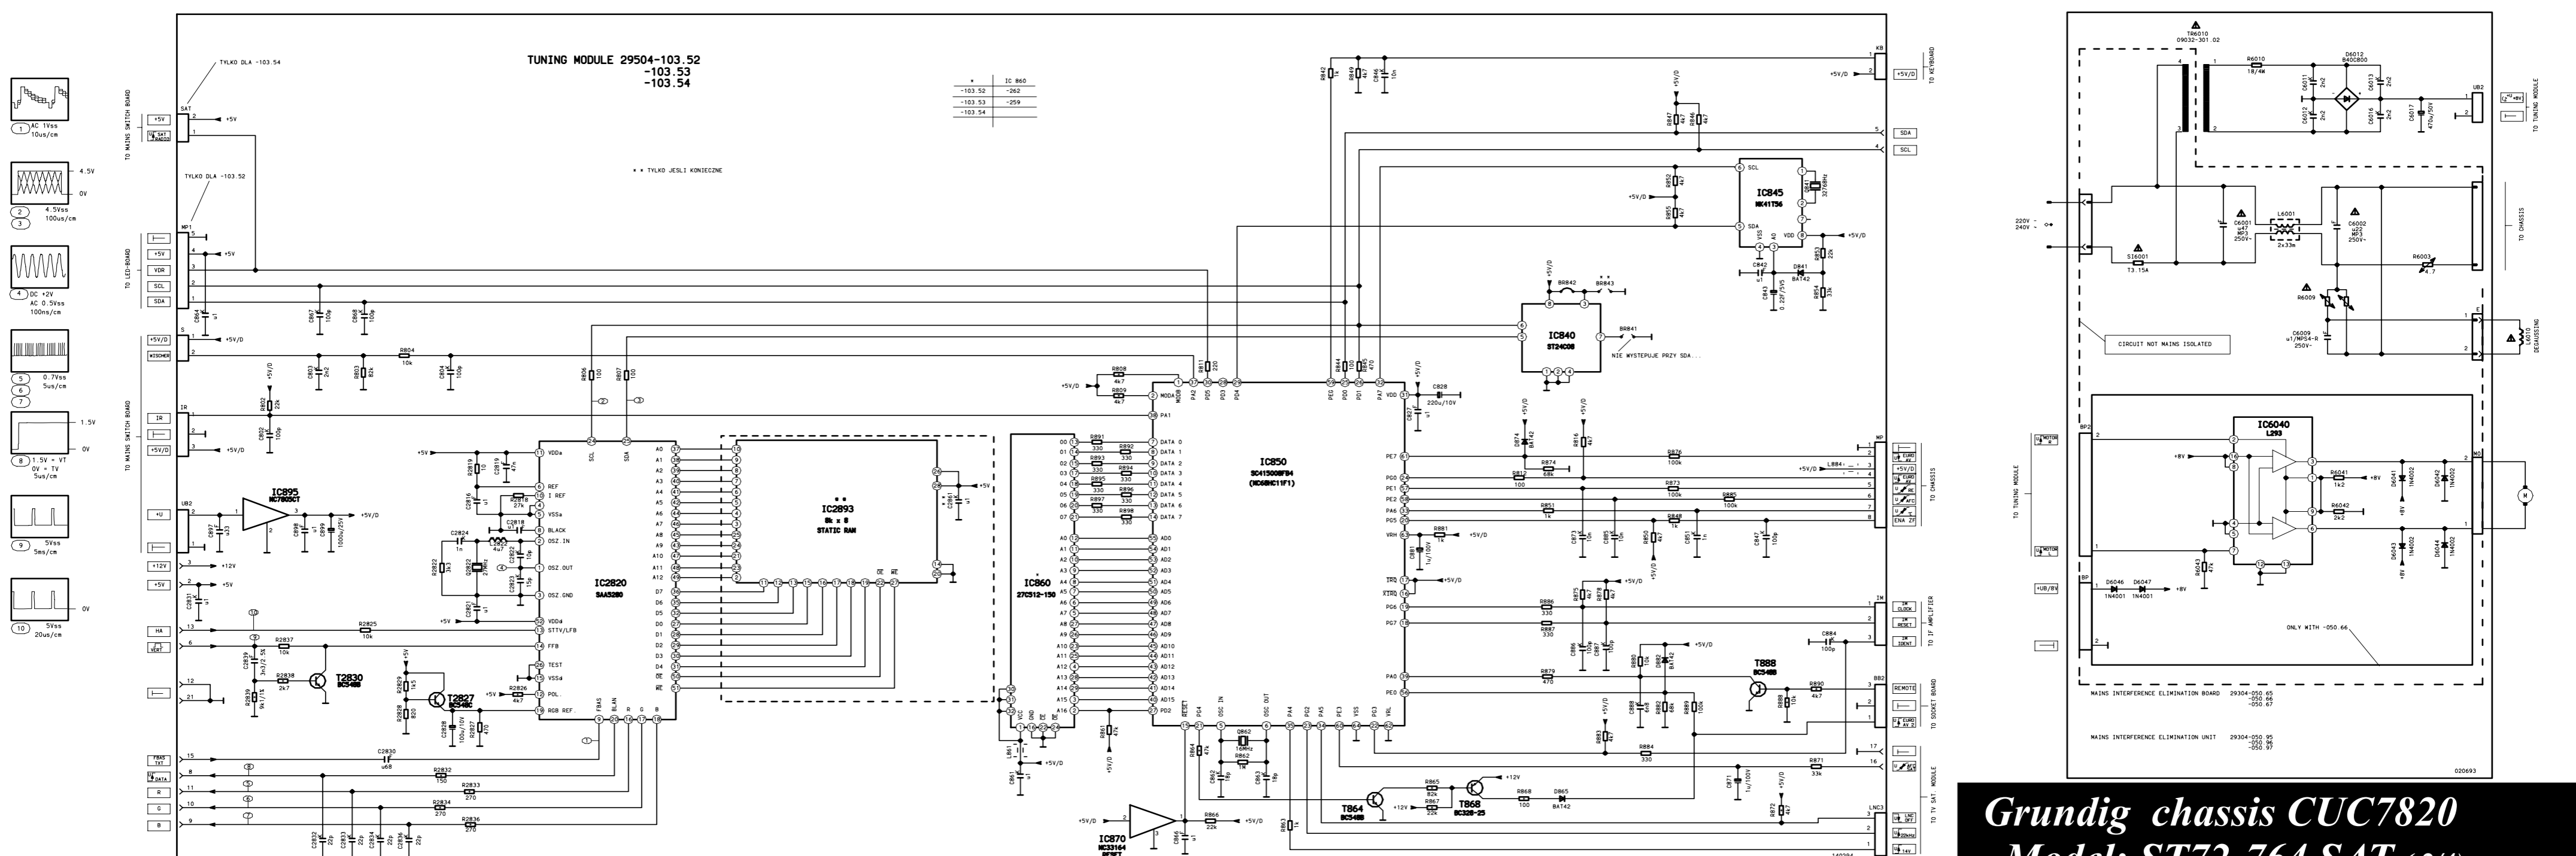

Grundig chassis CUC7820
Model: ST72-764 SAT (1/4)

Grundig chassis CUC7820
Model: ST72-764 SAT (2/4)

Grundig
chassis CUC7820
Model: ST72-764 SAT
(3/4)

Grundig
chassis CUC7820
Model: ST72-764 SAT
(4/4)