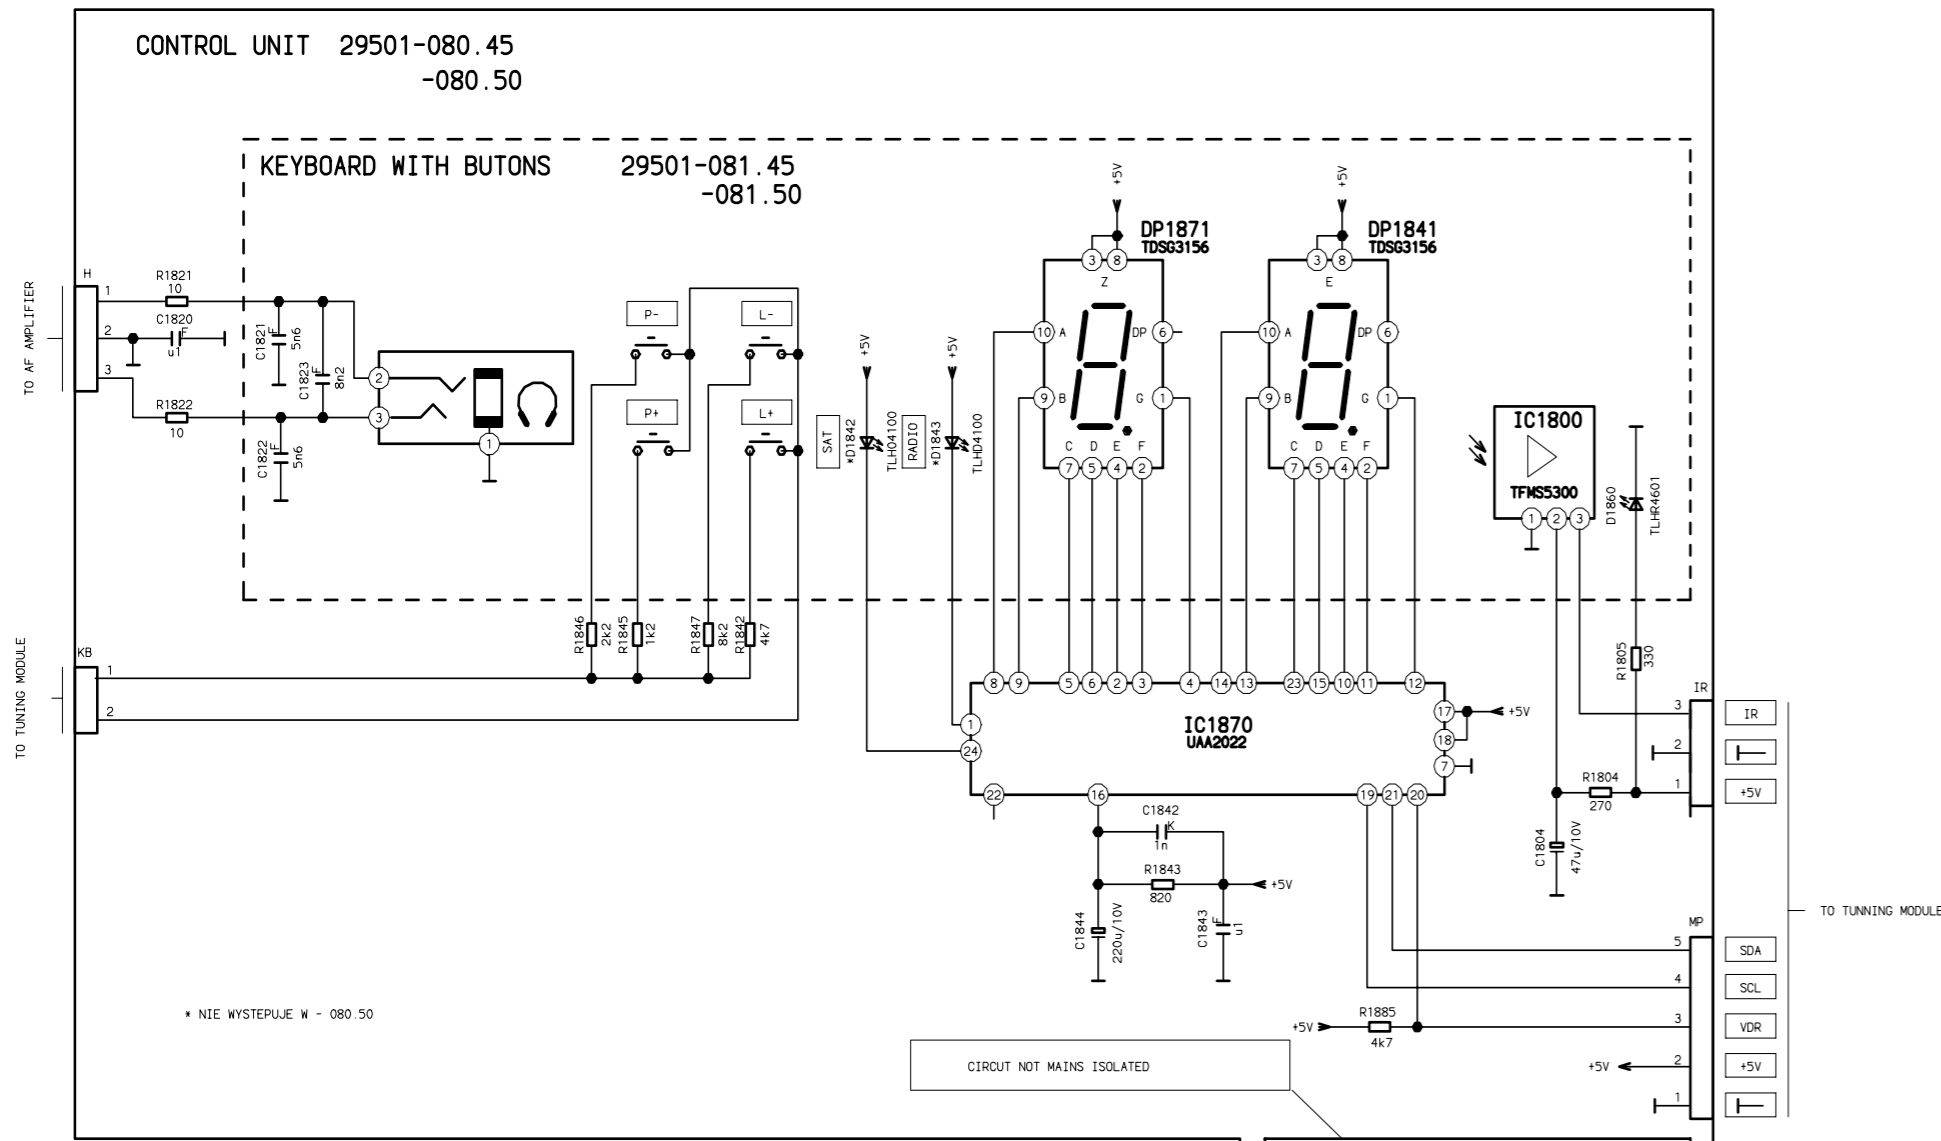

Grundig chassis CUC7820
Model: ST72-764 SAT (1/4)

Grundig chassis CUC7820
Model: ST72-764 SAT (2/4)

Grundig
chassis CUC7820
Model: ST72-764 SAT
(3/4)

Grundig
chassis CUC7820
Model: ST72-764 SAT
(4/4)