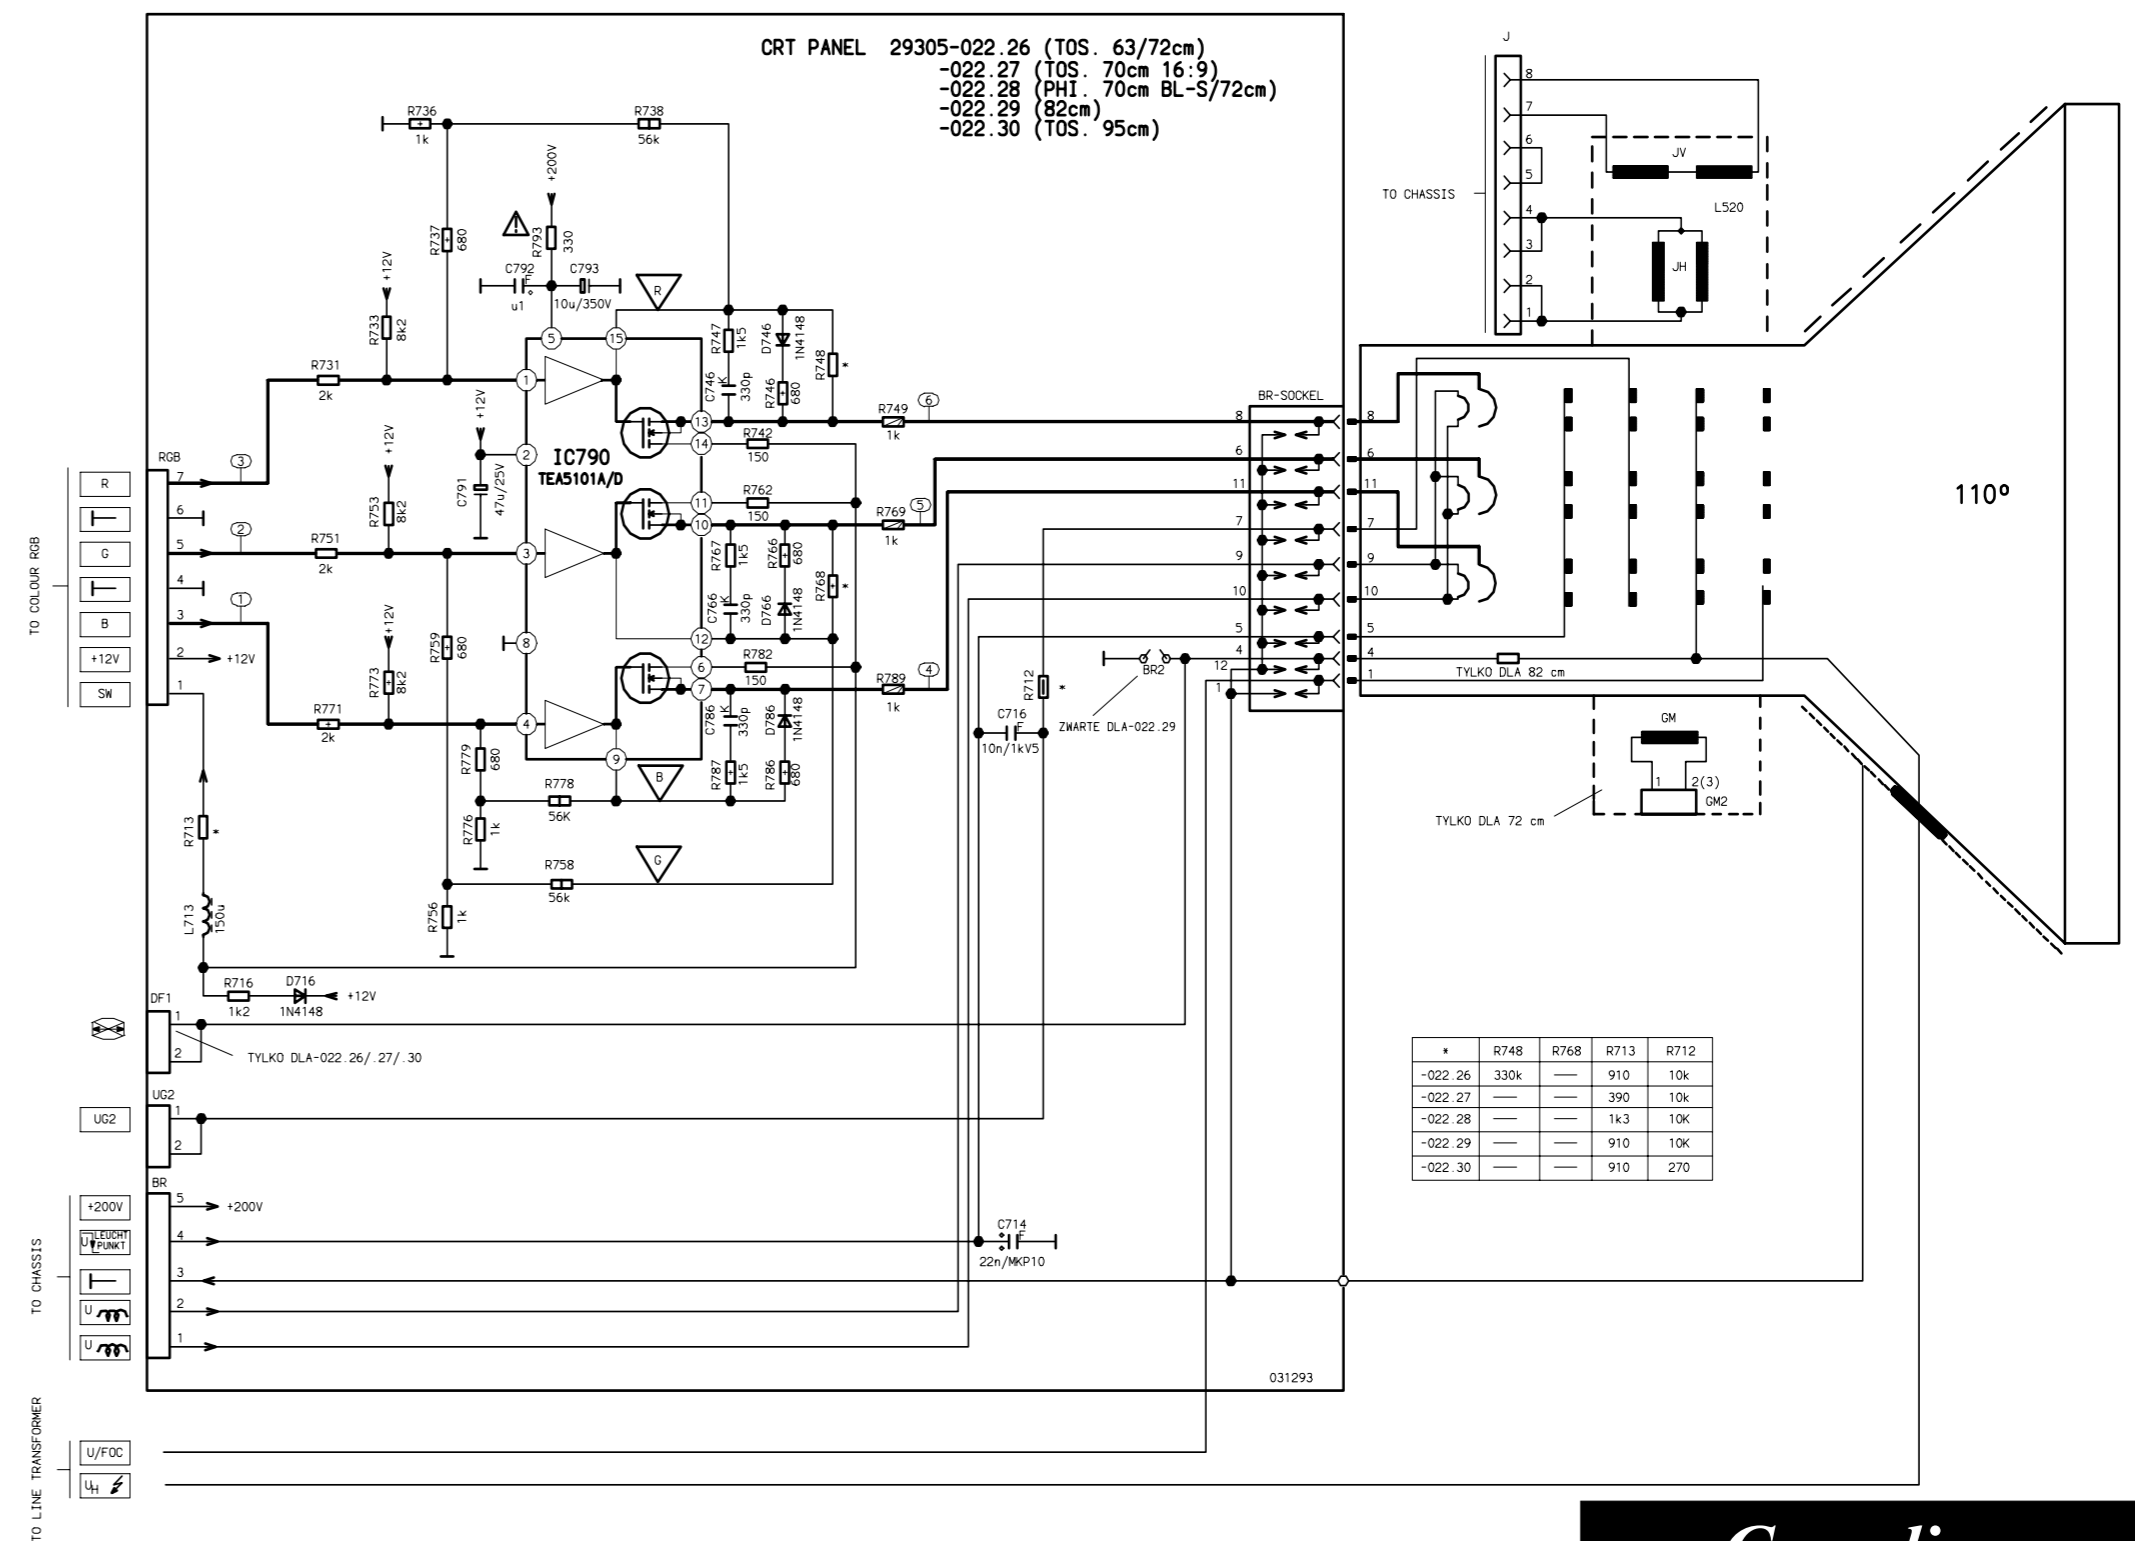

Grundig chassis CUC7820
Model: ST72-764 SAT (1/4)

Grundig chassis CUC7820
Model: ST72-764 SAT (2/4)

Grundig
chassis CUC7820
Model: ST72-764 SAT
(3/4)

Grundig
chassis CUC7820
Model: ST72-764 SAT
(4/4)