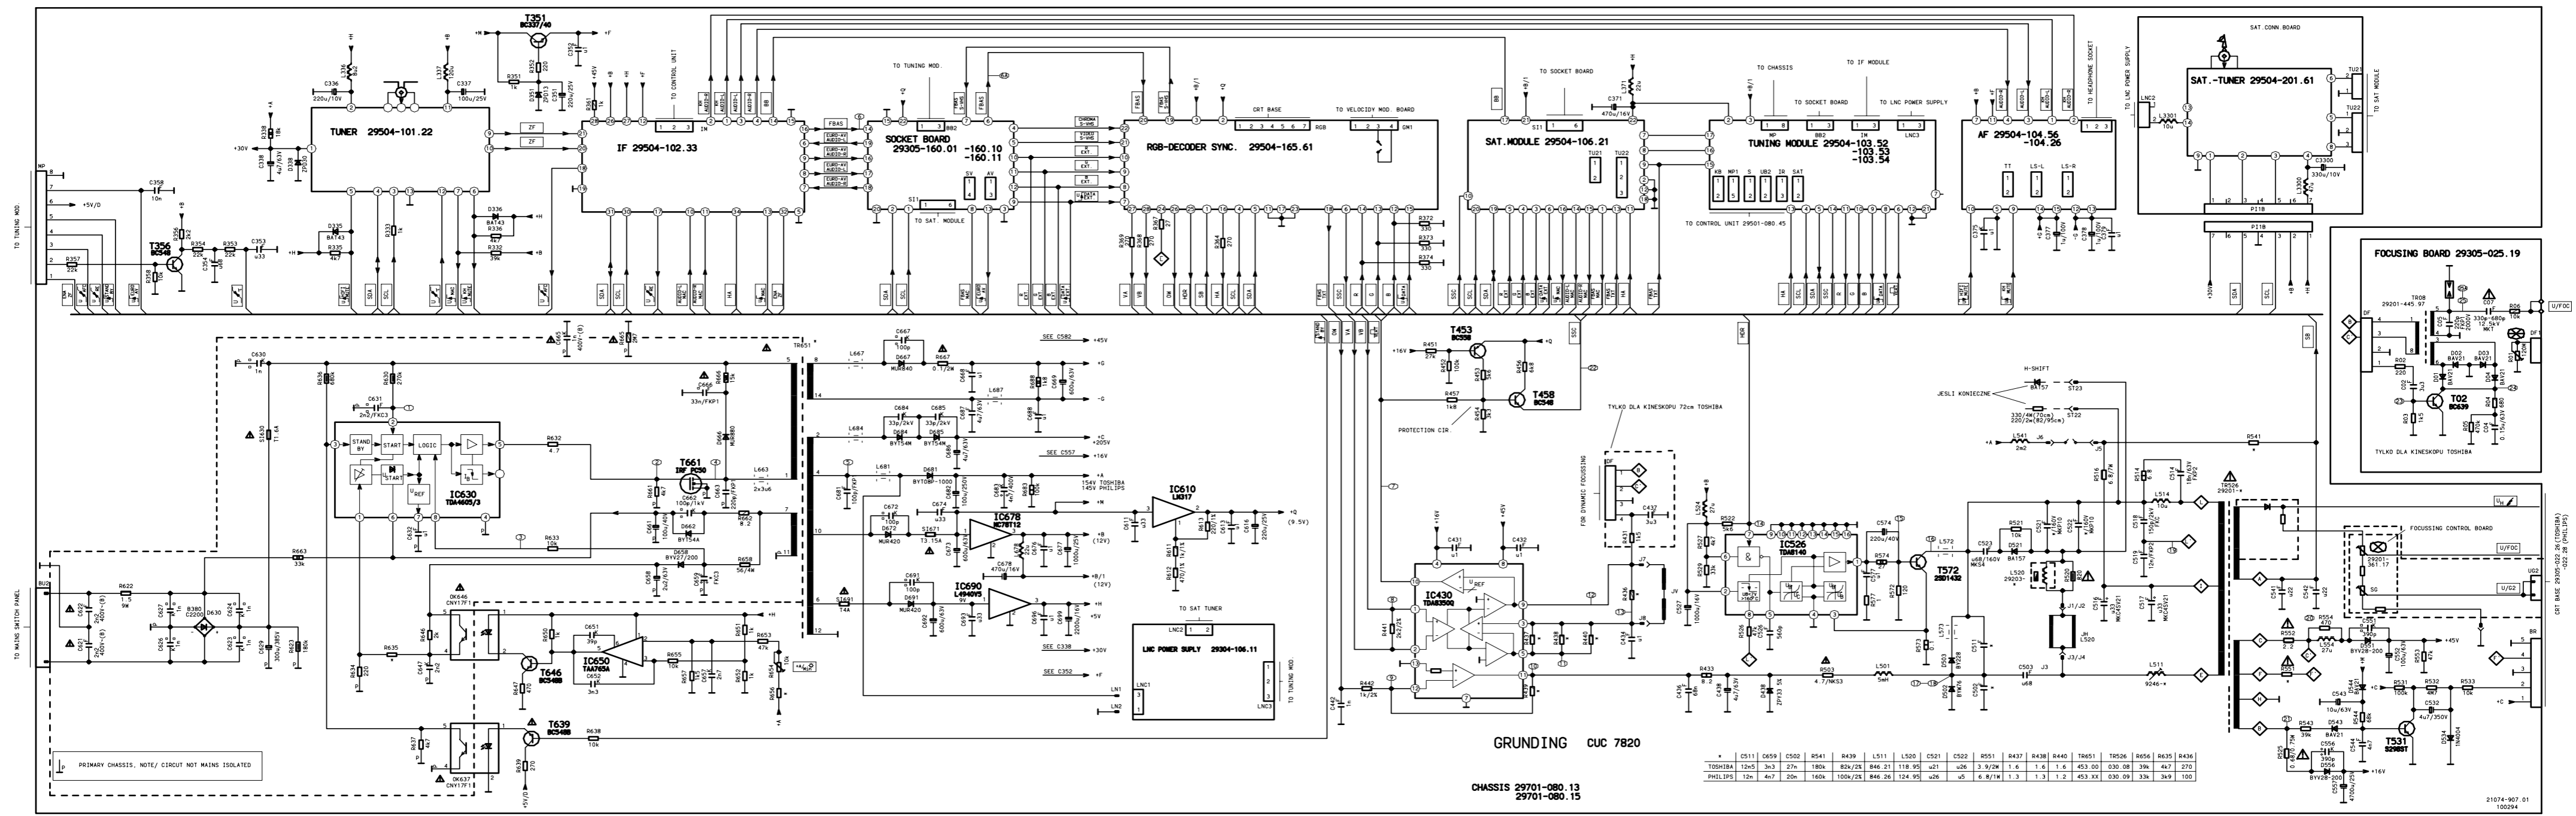

Grundig chassis CUC7820
Model: ST72-764 SAT (1/4)

Grundig chassis CUC7820
Model: ST72-764 SAT (2/4)

Grundig
chassis CUC7820
Model: ST72-764 SAT
(3/4)

Grundig
chassis CUC7820
Model: ST72-764 SAT
(4/4)