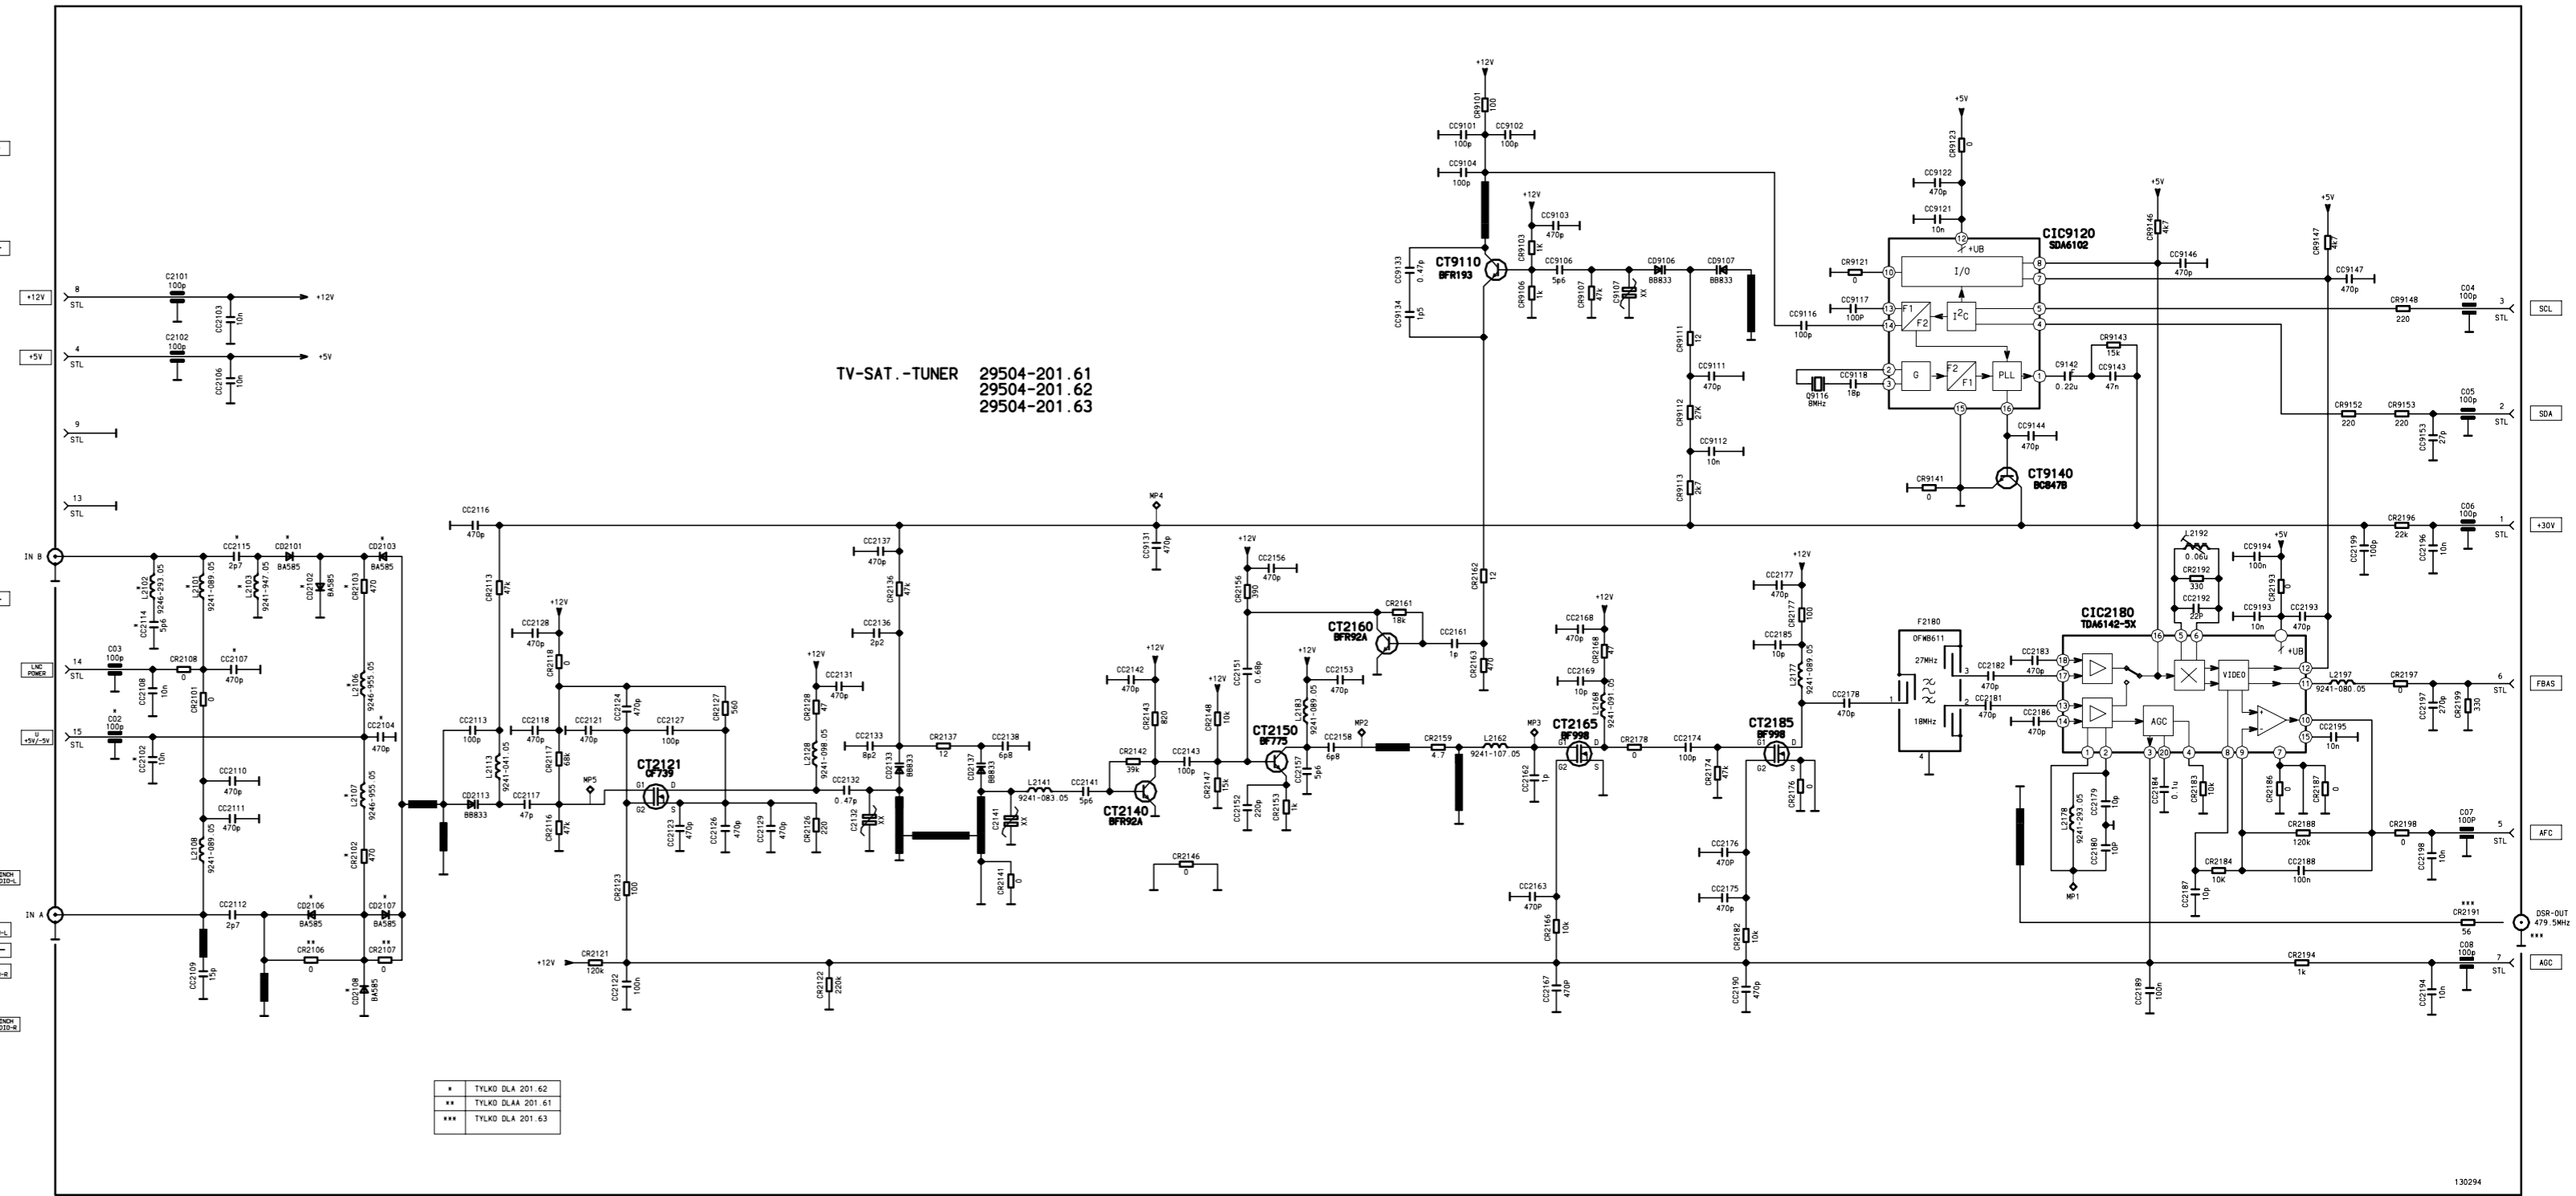

Grundig chassis CUC7820
Model: ST72-764 SAT (1/4)

Grundig chassis CUC7820
Model: ST72-764 SAT (2/4)

Grundig
chassis CUC7820
Model: ST72-764 SAT
(3/4)

Grundig
chassis CUC7820
Model: ST72-764 SAT
(4/4)