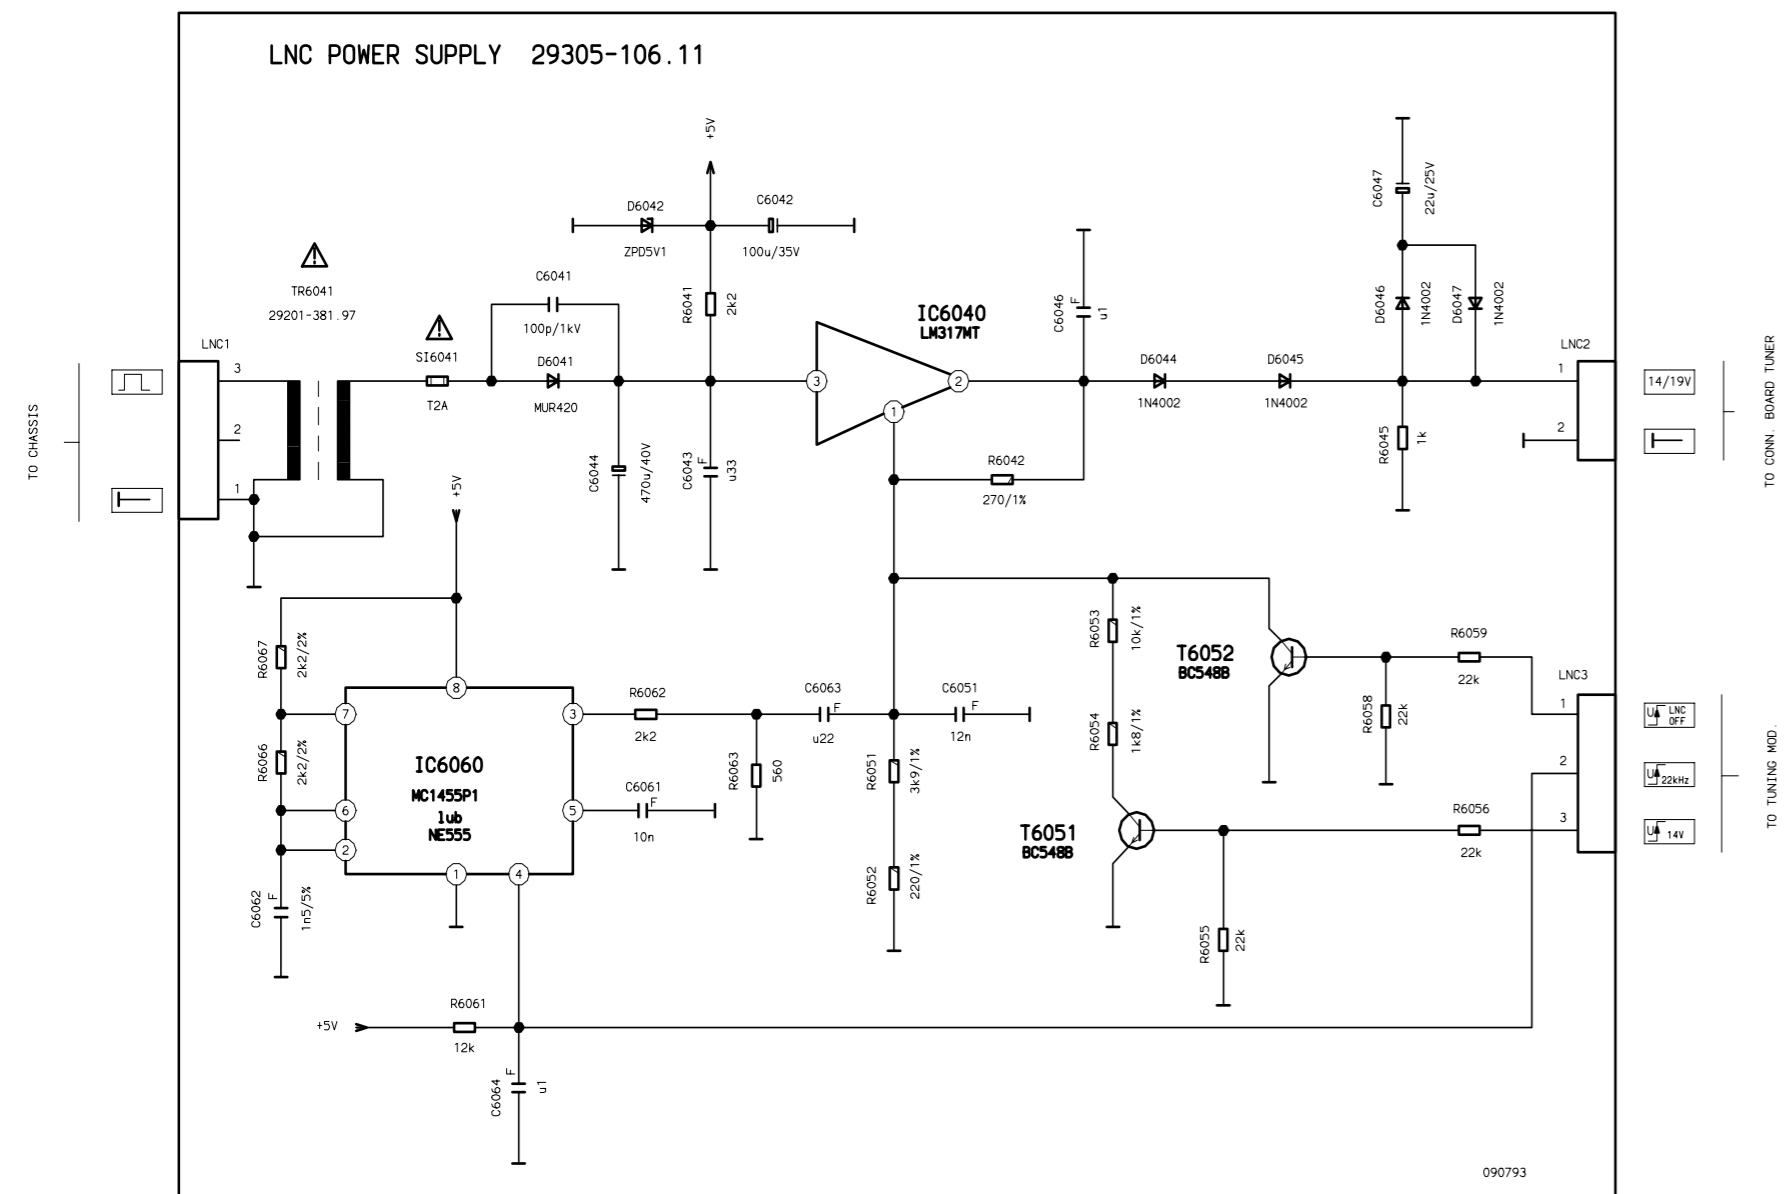

Grundig chassis CUC7820
Model: ST72-764 SAT (1/4)

Grundig chassis CUC7820
Model: ST72-764 SAT (2/4)

Grundig
chassis CUC7820
Model: ST72-764 SAT
(3/4)

Grundig
chassis CUC7820
Model: ST72-764 SAT
(4/4)