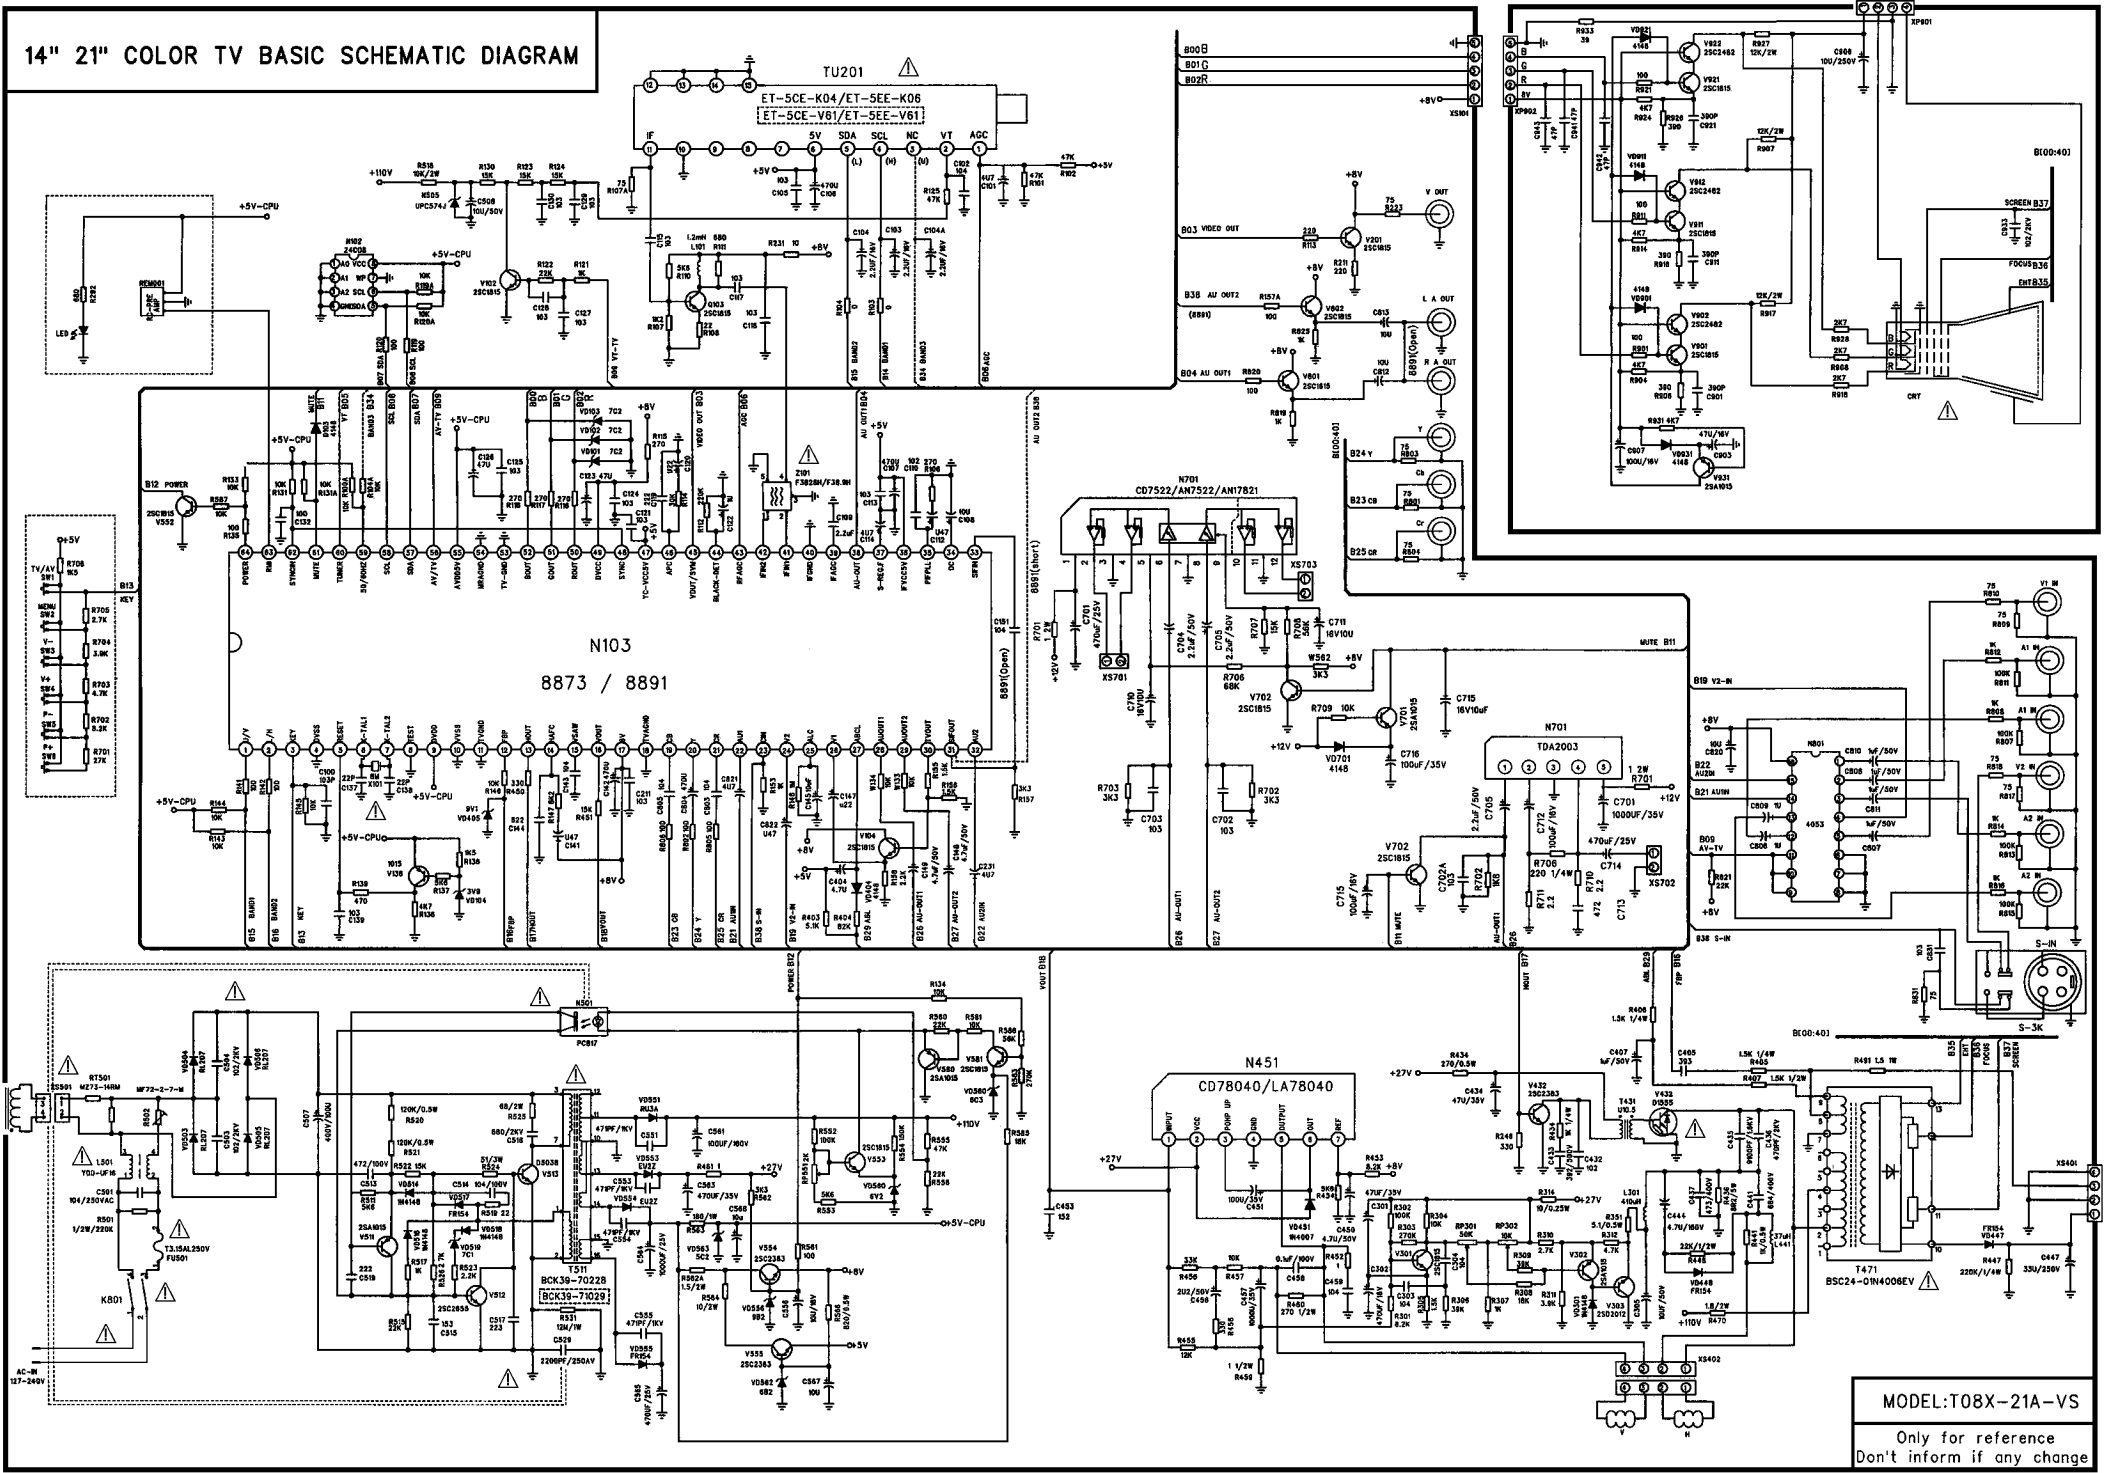

14" 21" COLOR TV BASIC SCHEMATIC DIAGRAM

MODEL:T08X-21A-VS
 Only for reference
 Don't inform if any change