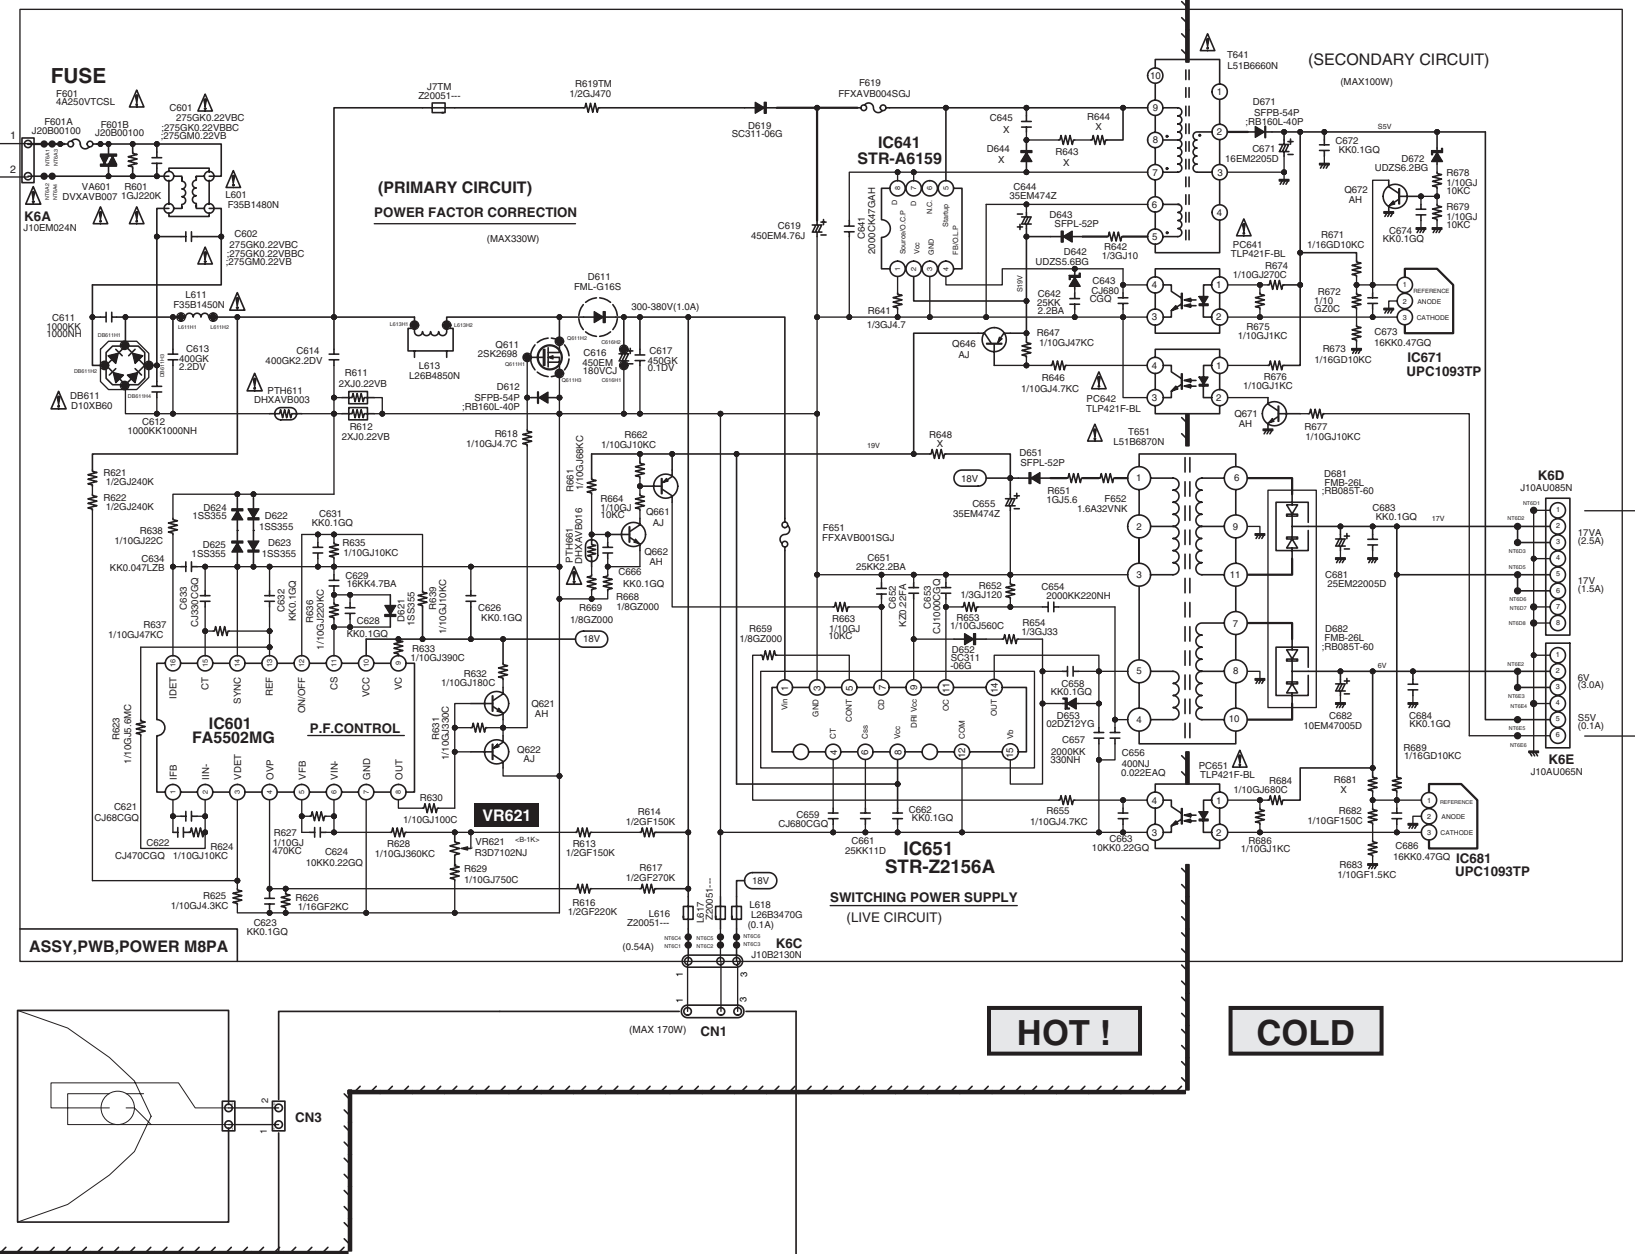

# Schematic Diagrams

AC100-120V

|    | AC CORD LIST  |
|----|---------------|
| US | 1AV4W11B20500 |

## CAUTION

Fuse of the specified parts number must be used. Unauthorized substitutions may result in fire or accident.

⚠ LP901  
METAL HALIDE LAMP  
150W  
1AV4T30B10000

**HOT!**

**COLD**