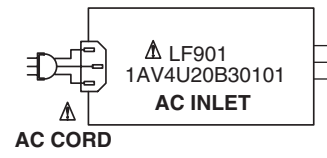

# Schematic Diagrams

AC100-120V

|    | AC CORD LIST  |
|----|---------------|
| US | 1AV4W11B20500 |

## CAUTION

Fuse of the specified parts number must be used. Unauthorized substitutions may result in fire or accident.

⚠ LP901  
METAL HALIDE LAMP  
150W  
1AV4T30B10000

**HOT!**

**COLD**